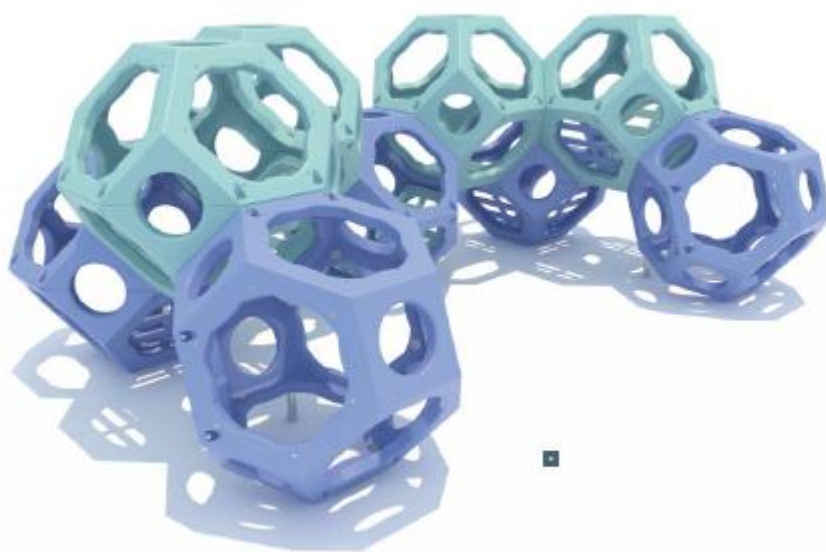

MT-PPA003 •

Size: 279*279*170cm

Volume: 4m³

Use Age: 2-12

PLAYJO
IMPORT EXPORT

MT-PPA005 •

Size: 279*440*170cm

Volume: 7m³